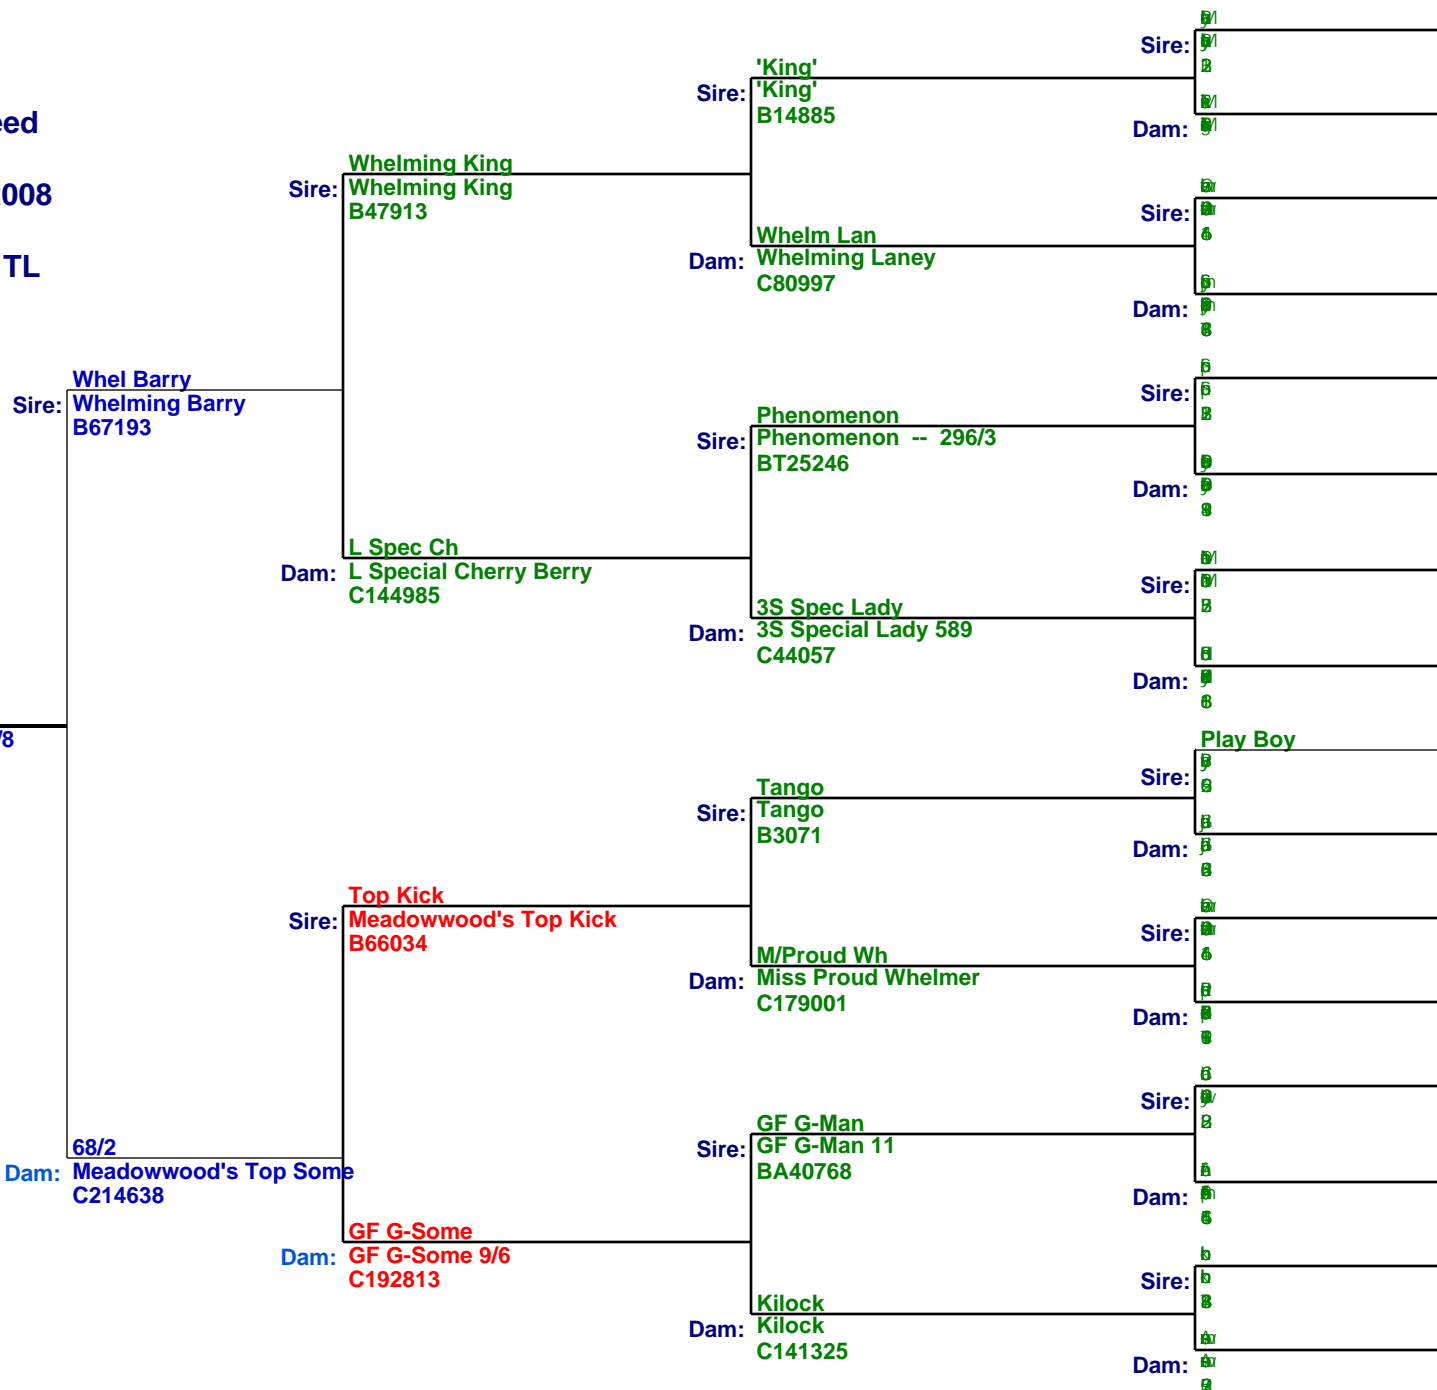

Pedigree

Calf ID: 44/8
Status: On Feed
Location: #1
Birth Date: 6/12/2008
Breed: TL
Breed %: 100% TL

Heifer
44/8
Meadowwood's Barry Some 44/8