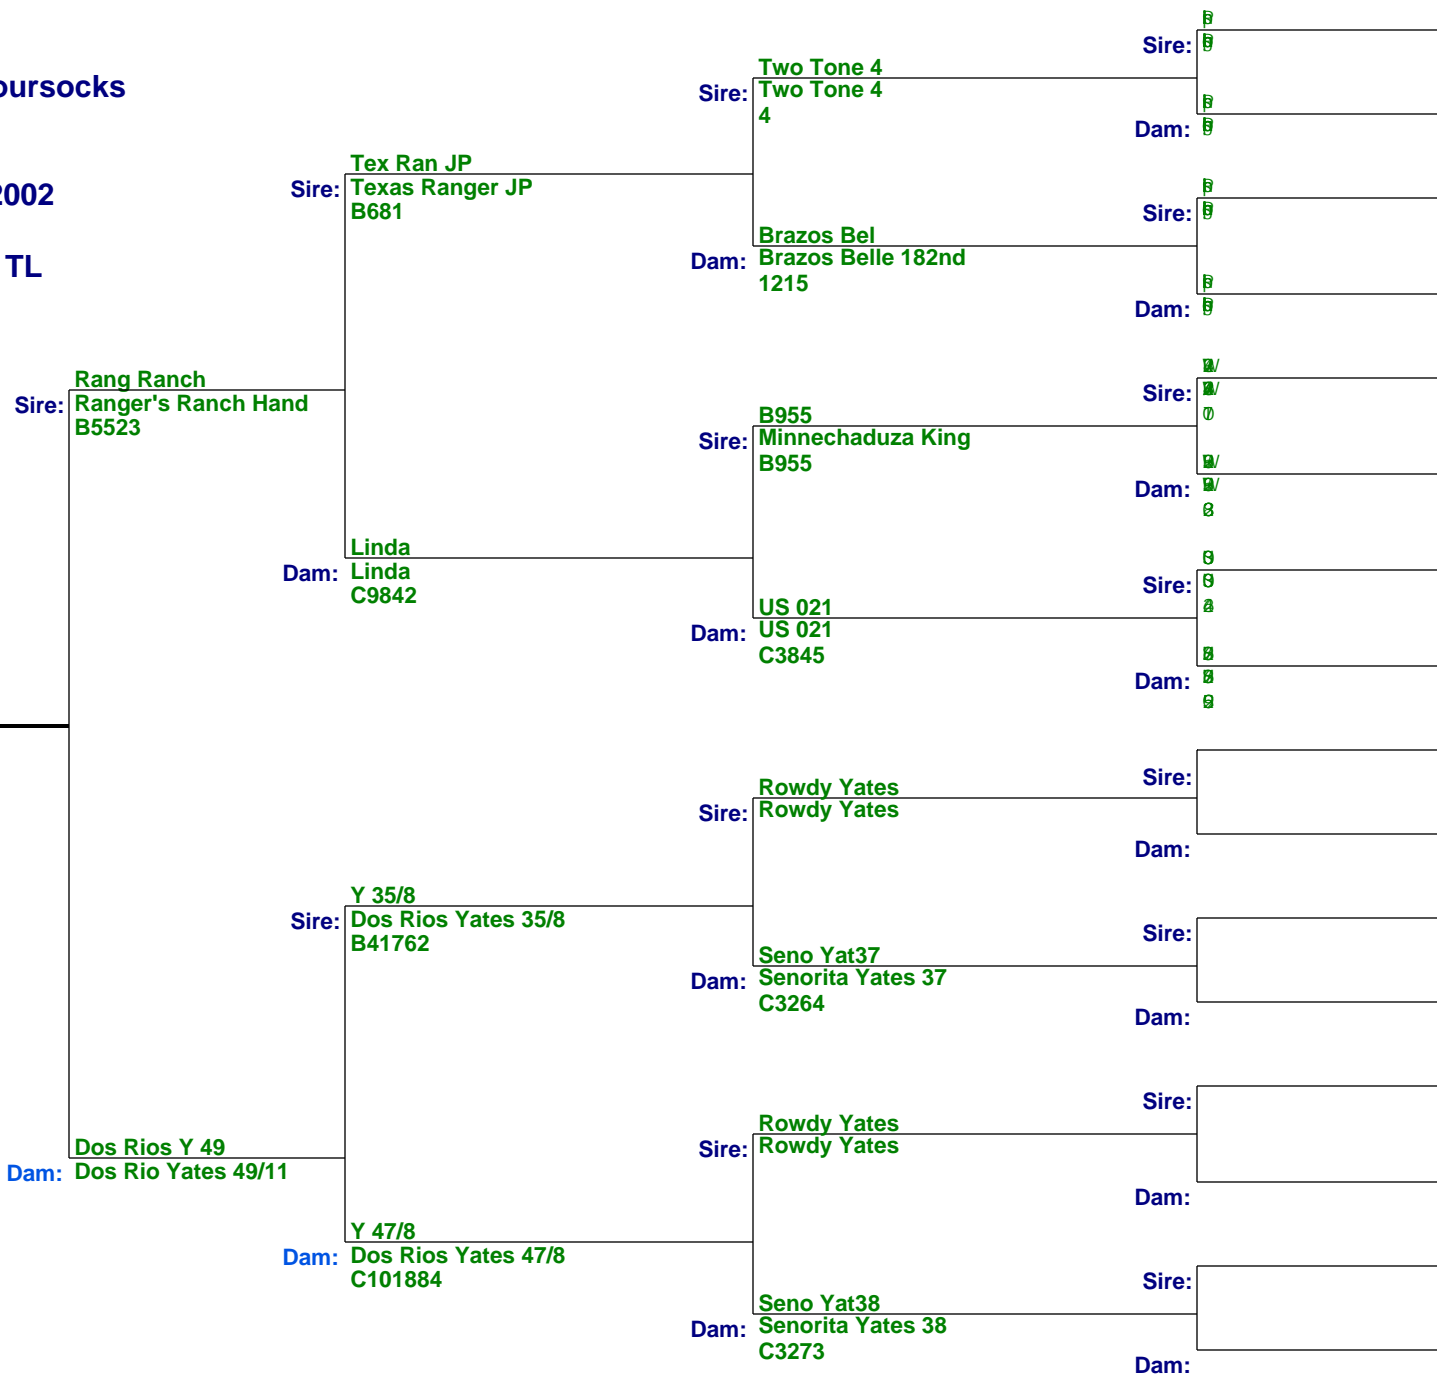

Pedigree

Cow ID: BH Foursocks
Status: PE
Location: #3
Birth Date: 9/12/2002
Breed: TL
Breed %: 100% TL

Cow
 BH Foursocks
 BH Foursocks
 CA215252